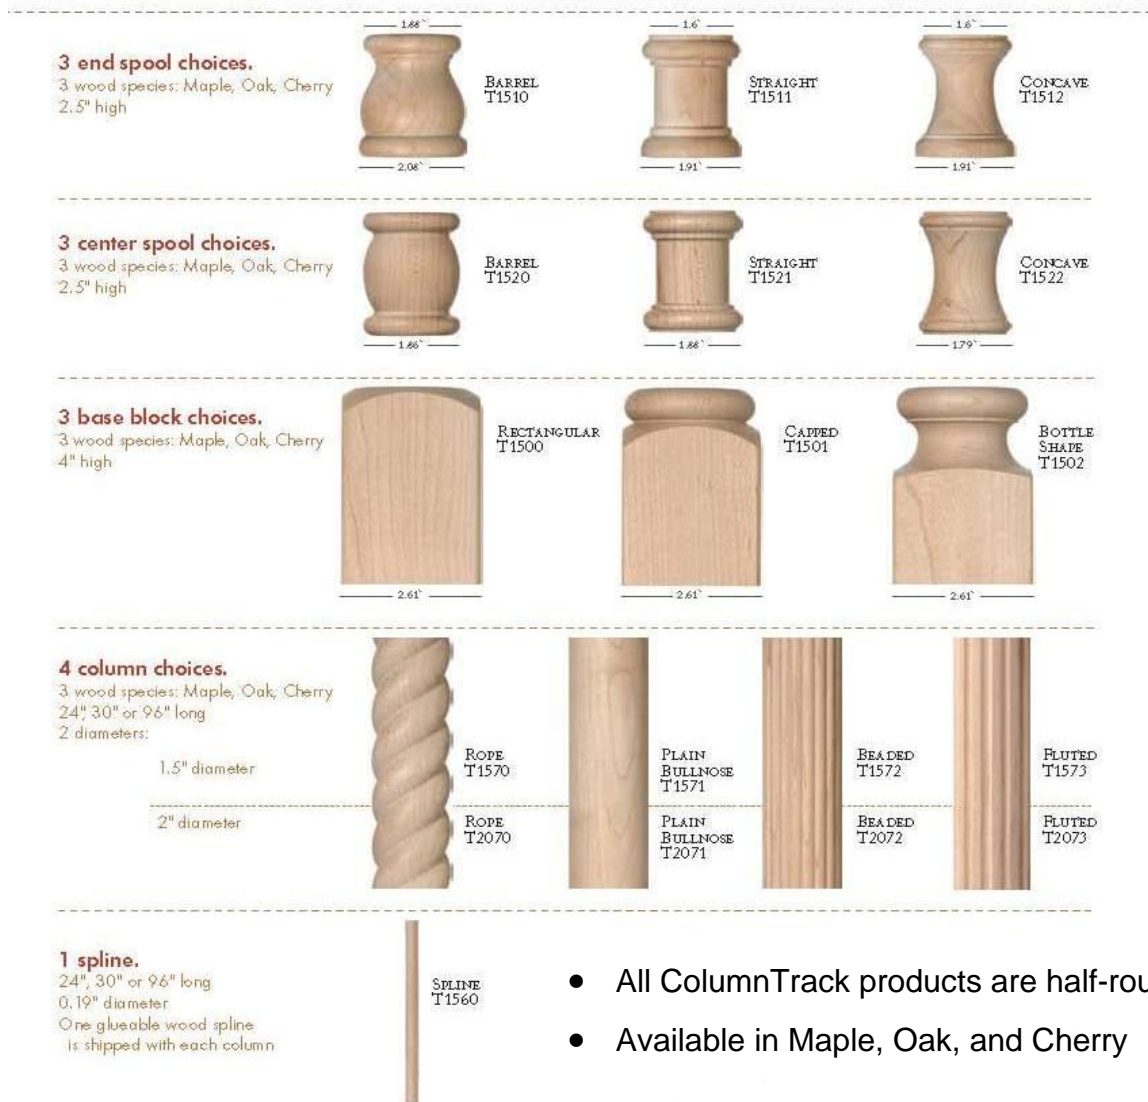

Quality Plywood Specialties, Inc.

Clearwater: 727-572-0500 * 888-722-1181   Sanford: 407-936-1955 * 888-596-5550

www.qualityplywoodspec.com