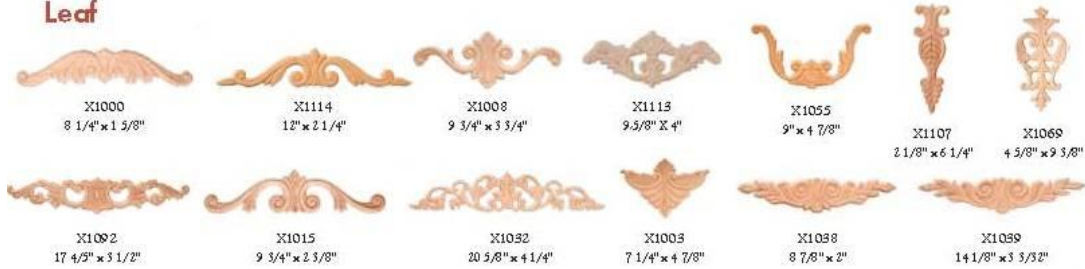

X1026
11 5/8" x 1 3/4"

X1112
9 1/2" x 1 3/8"

X1029
14 1/8" x 4 7/16"

X1087
10" x 2 1/8"

X1043
12" x 2 3/4"

X1044
16 3/4" x 3 7/8"

X1060
23 1/2" x 4 1/2"

Plain Rosette

X1057
2 1/4" Dia.

X1068
2" Dia.

X1097
1 3/4" Dia.

X1067
1 1/2" Dia.

Wheat

X1033
4 13/16" x 4"

X1034
6 5/8" x 4 7/16"

X1048
16 5/8" x 3 5/16"

Quality Plywood Specialties, Inc.

Clearwater: 727-572-0500 * 888-722-1181 Sanford: 407-936-1955 * 888-596-5550

www.qualityplywoodspec.com

QUALITY PLYWOOD SPECIALTIES, INC.

Clearwater, FL • Sanford, FL

Quality, Price, Service

Embossed Ornaments - Maple or Birch

Leaf

Matched Scroll

Shell

Sunburst

Miscellaneous

Quality Plywood Specialties, Inc.

Clearwater: 727-572-0500 * 888-722-1181 Sanford: 407-936-1955 * 888-596-5550