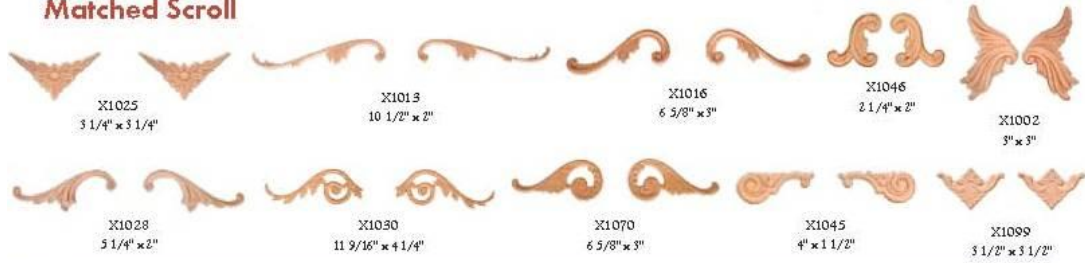

Matched Scroll