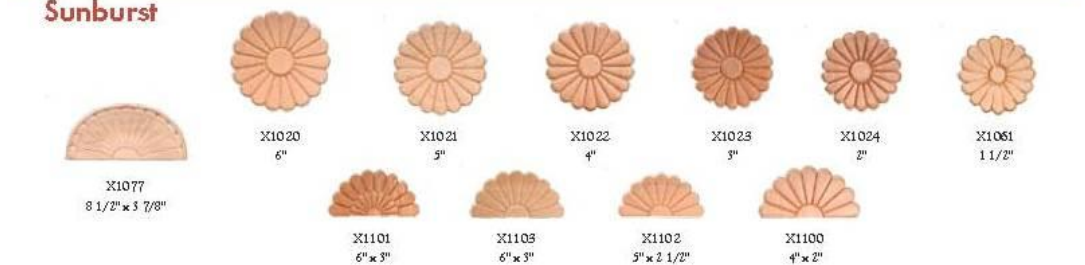

Embossed Ornaments - Maple or Birch

Leaf

Matched Scroll

Shell

Sunburst

Miscellaneous

Quality Plywood Specialties, Inc.

Clearwater: 727-572-0500 * 888-722-1181 Sanford: 407-936-1955 * 888-596-5550