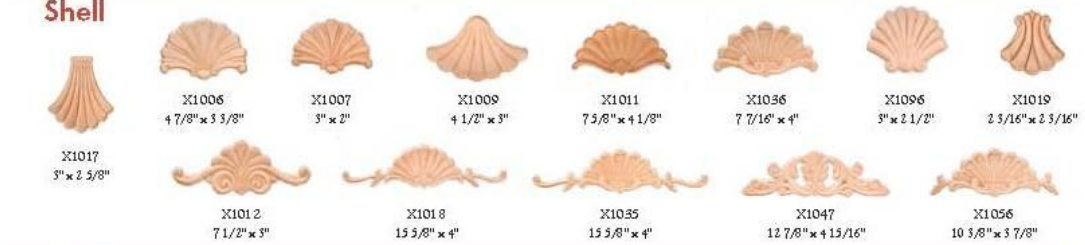

Quality Plywood Specialties, Inc.

Clearwater: 727-572-0500 * 888-722-1181 Sanford: 407-936-1955 * 888-596-5550

www.qualityplywoodspec.com

QUALITY PLYWOOD SPECIALTIES, INC.

Clearwater, FL • Sanford, FL

Quality, Price, Service

Embossed Ornaments - Maple or Birch

Leaf

Matched Scroll

Shell

Sunburst

Miscellaneous

Quality Plywood Specialties, Inc.

Clearwater: 727-572-0500 * 888-722-1181 Sanford: 407-936-1955 * 888-596-5550