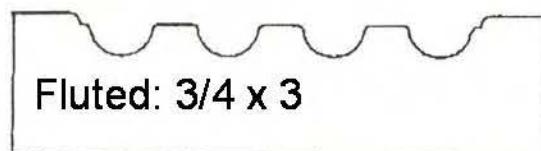

Quality Plywood Specialties, Inc.

Quality Price Service

Molding Profiles

Pg. 1 of 2

Fluted: $3/4 \times 8 \rightarrow$

Quality Plywood Specialties, Inc.

Quality Price Service

Molding Profiles

Pg. 2 of 2

Casing: $3/4 \times 3 - 1/4$

Molding profiles are stocked in Red Oak, Poplar, Hard & Soft Maple, and Cherry. Other species and profiles available upon special order.

Casing: $3/4 \times 2 - 1/4$